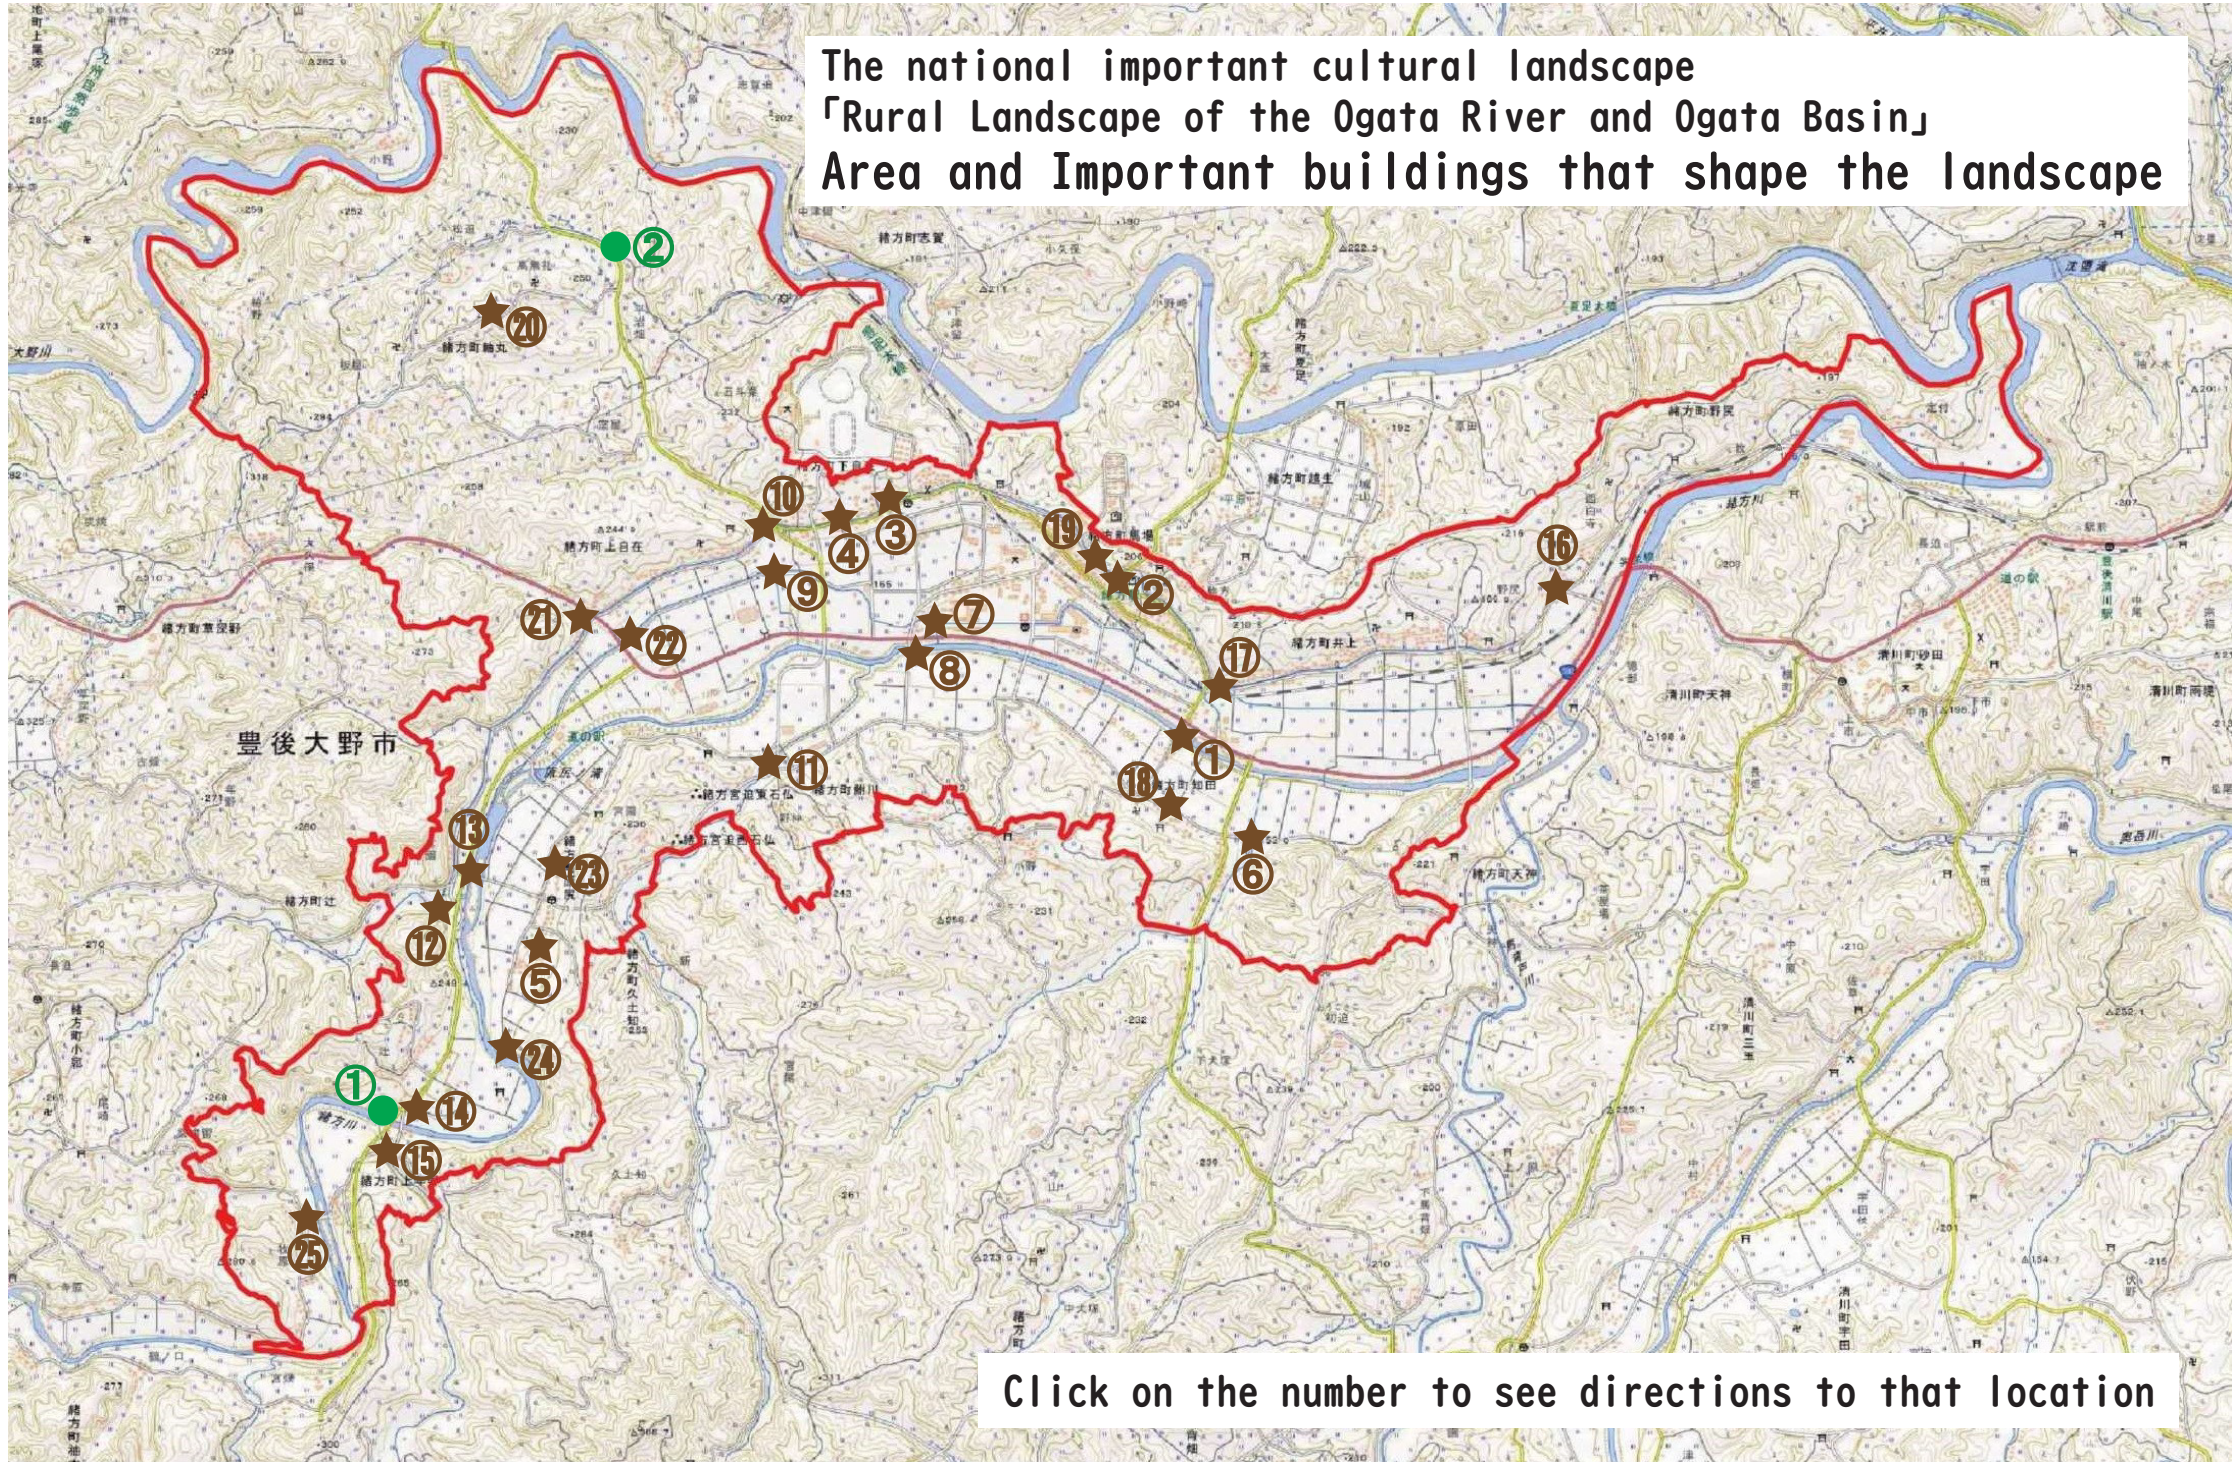

The national important cultural landscape  
「Rural Landscape of the Ogata River and Ogata Basin」  
Area and Important buildings that shape the landscape

Click on the number to see directions to that location